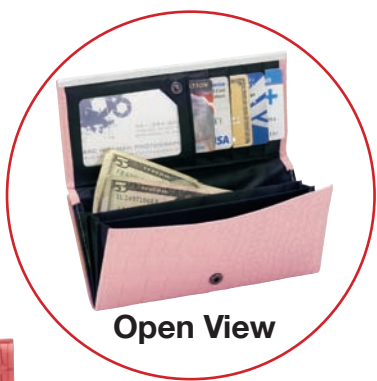

DELIVERY
04/05/11

PASS THE BUCK

DELIVERY
04/05/11

*Faux Croc Embossed Nubuck with Leather Like Trim,
Fine Contrast Stitching and Hardware Detail*

U9072...21x13...$17.50

SG402...7x3 1/2...$6.50